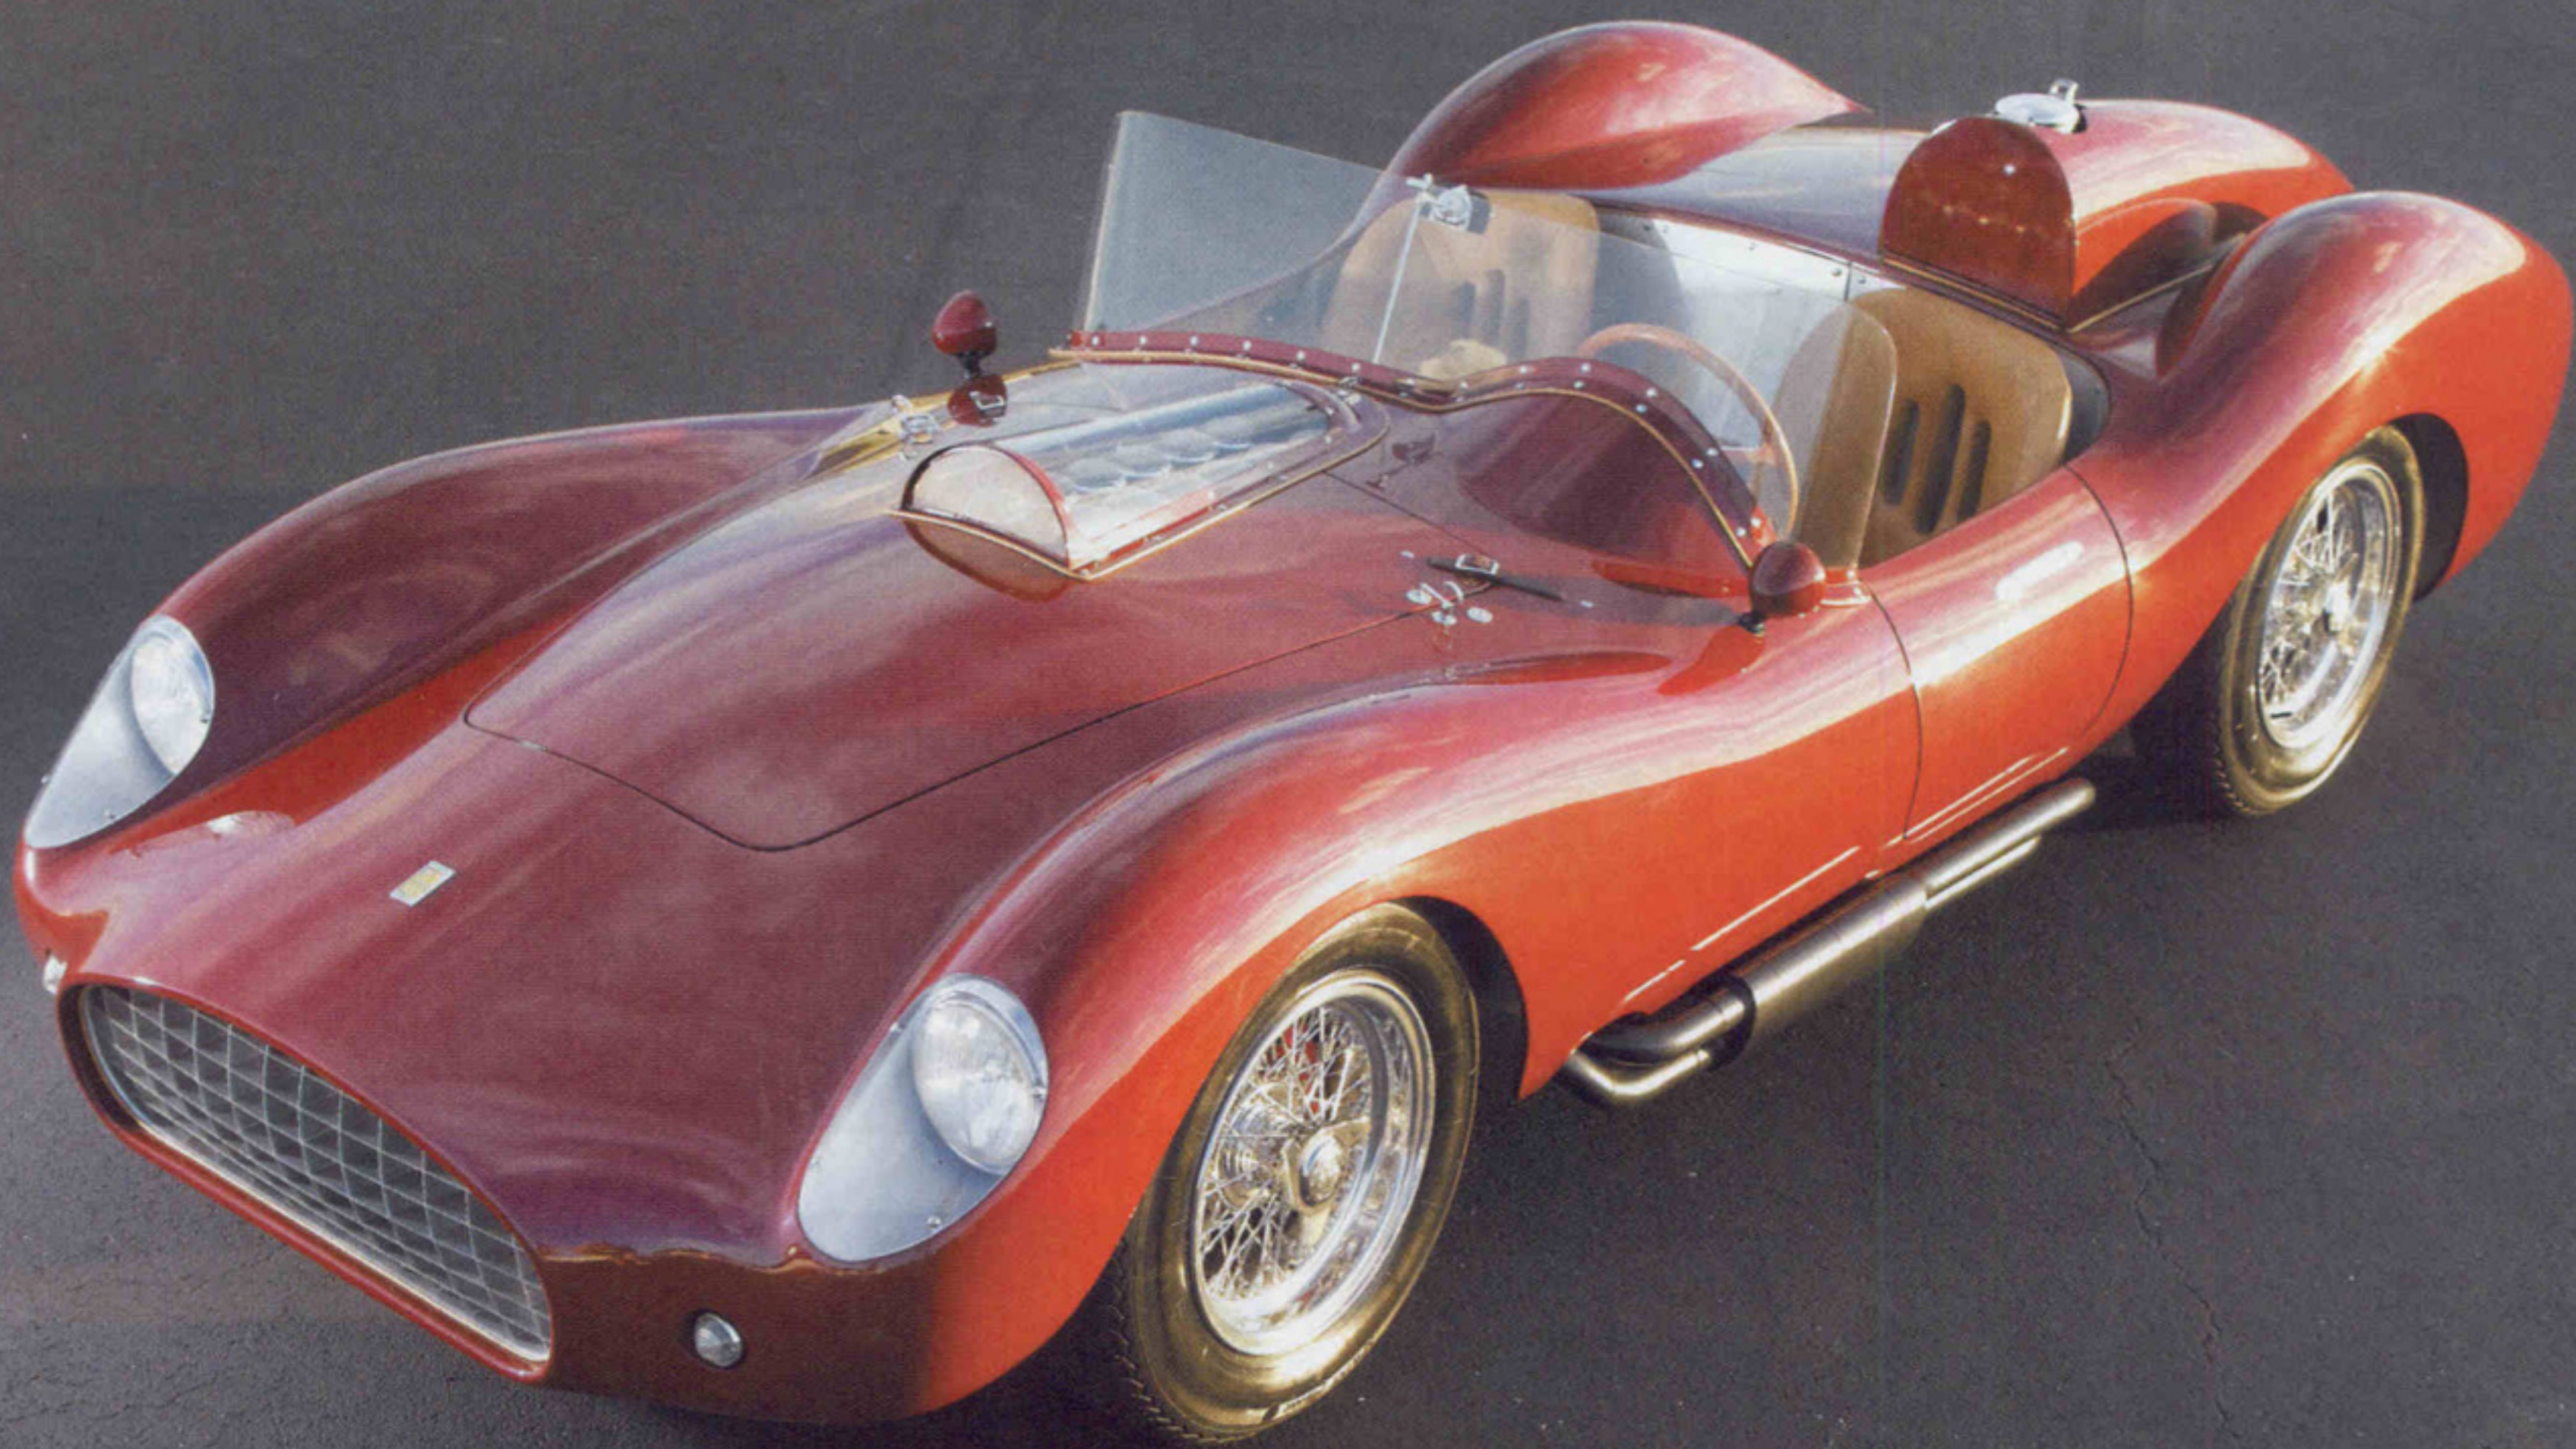

## HIGH-SPEED ART

After nearly 6000 man hours, hundreds of sheets of hand-formed aluminum, and enough welding to construct a small aircraft, the artisans of The Creative Workshop gave birth to the Sport Speciale Roadster. This one-of-a-kind masterpiece inspired by vehicles that set new standards in performance and design, from the Ferrari TR59 and Maserati 450S to the Aston Martin DBR1, is a totally unique, ultra-exclusive sports car unlike any other.

The Sport Speciale captures the soul and lines of those late 1950s and early 1960s race cars, and connects it with modern technology that did not exist half a century ago. A 6-speed transmission and a custom-built BMW V12 with high performance cylinder heads supplied by the BMW Factory in Germany provides power, while race-bred sway bars give the vehicle smooth 21<sup>st</sup> century handling. For more information, visit [www.thecreativeworkshop.com](http://www.thecreativeworkshop.com).